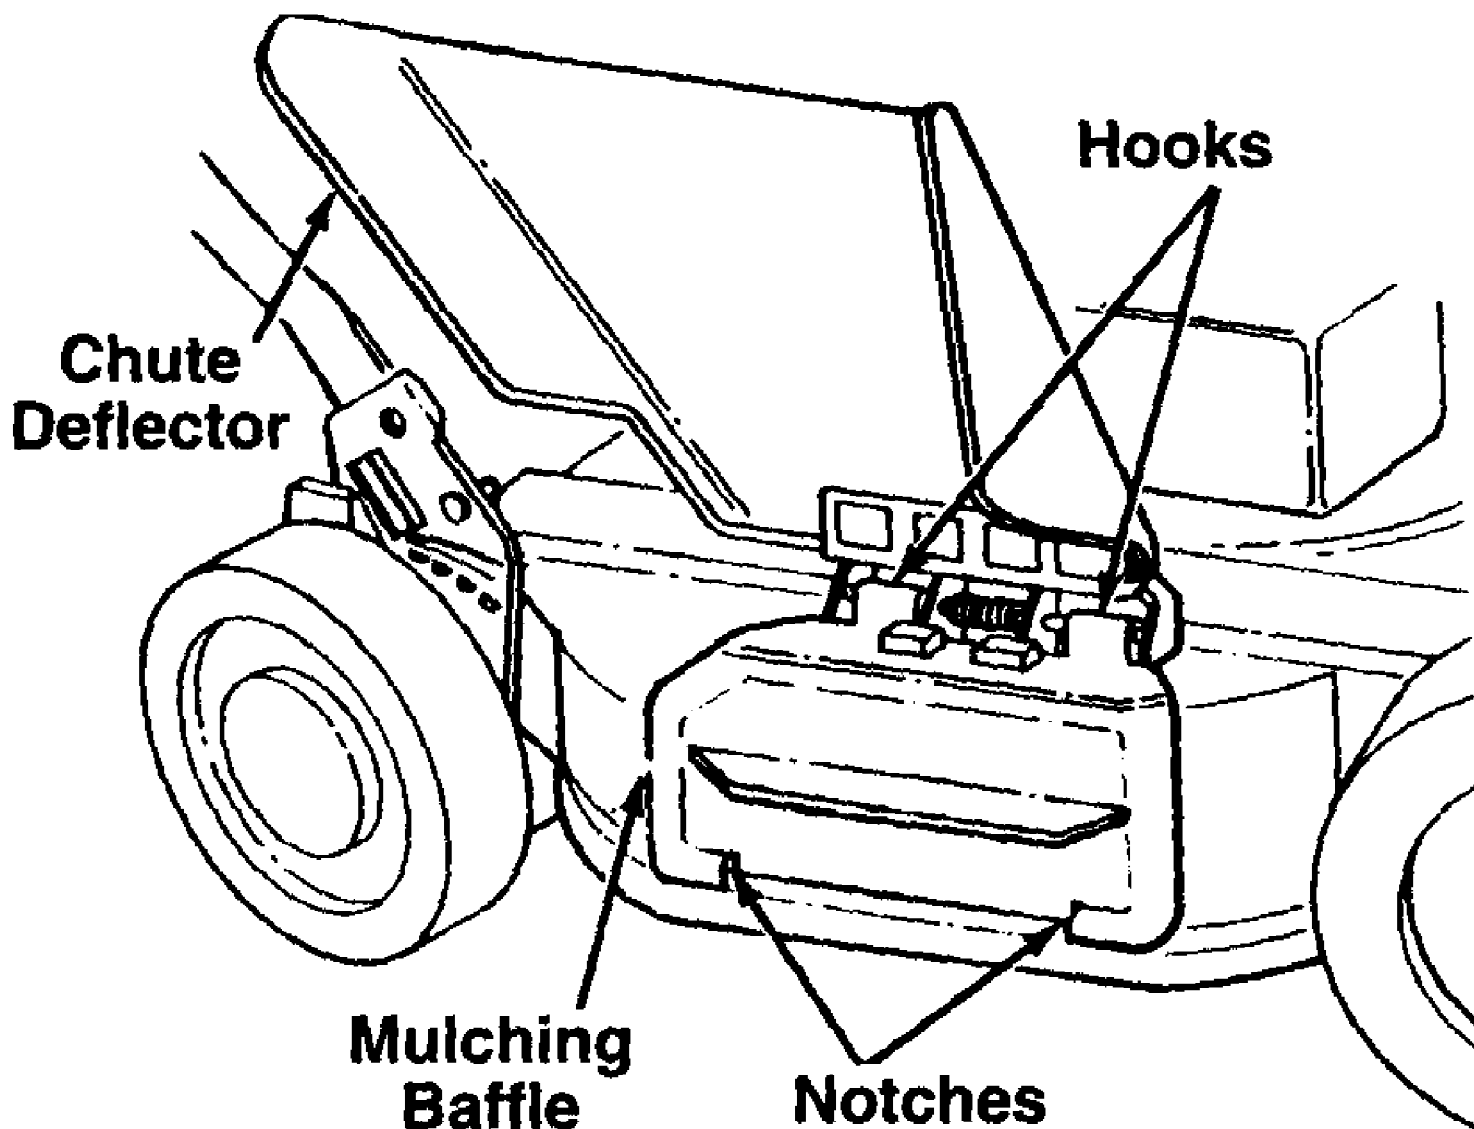

190-100-190 22" Mulching Kit (1996)
20" & 22" Mulching Kits

190-100-190 22" Mulching Kit (1996)
20" & 22" Mulching Kits

Ref #	Part Number	Qty	S/P/F	Description
	743-0720	1		20" Mulching Blade (102)
	742-0722	1	S	22" Mulching Blade (100)
	731-1386A	1	S	Mulching Baffle